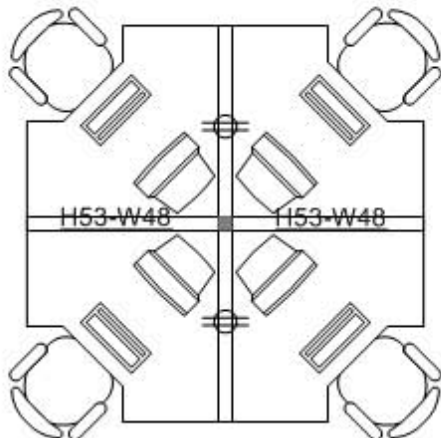

Typical # 2 - Cluster type

Call center cubicle 4'x 3' - Work top 24" deep
 Ref. 43532 - **Net \$426.00** per cubicle
 Electrical option Ref. EC2 add \$68.00 per

 **Electrical OPTION:** Panel base with 2 electrical receptacles and 1 kit support for 3 RJ45 data/network cables

 **Open shelf OPTION:** Hanging open shelf, 48" wide ref. DB6, net \$89.00

Typical # 3 - Clover type

Call center cubicle 4'x 4' - With corner top
 Ref. 44533 - **Net \$349.00** per cubicle
 Electrical option Ref. EC3 add \$68.00 per