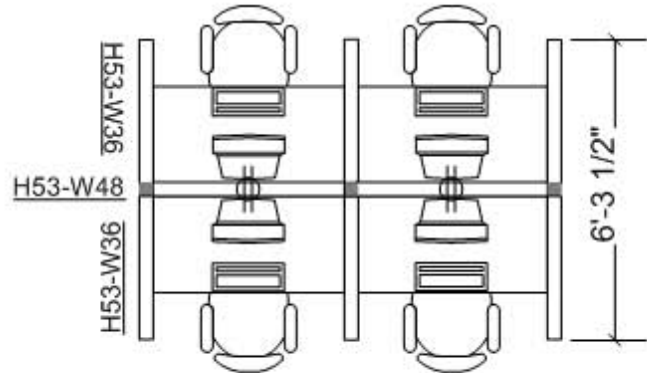

Typical # 1 - Row type

Call center cubicle 4'x 3' - Work top 24" deep
 (against wall) Ref. 43531W - **Net \$457.00** per cubicle
 (freestanding) Ref. 43531F - **Net \$499.00** per cubicle
 Electrical option Ref. EC1 add \$95.00 per

Typical # 2 - Cluster type

Call center cubicle 4'x 3' - Work top 24" deep
 Ref. 43532 - **Net \$426.00** per cubicle
 Electrical option Ref. EC2 add \$68.00 per

 **Electrical OPTION:** Panel base with 2 electrical receptacles and 1 kit support for 3 RJ45 data/network cables

 **Open shelf OPTION:** Hanging open shelf, 48" wide ref. DB6, net \$89.00

Typical # 3 - Clover type

Call center cubicle 4'x 4' - With corner top
 Ref. 44533 - **Net \$349.00** per cubicle
 Electrical option Ref. EC3 add \$68.00 per