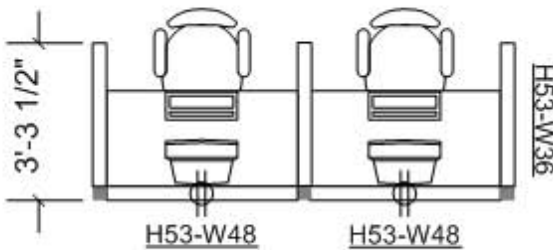

Typical # 1 - Row type

Call center cubicle 4'x 3' - Work top 24" deep
 (against wall) Ref. 43531W - **Net \$457.00** per cubicle
 (freestanding) Ref. 43531F - **Net \$499.00** per cubicle
 Electrical option Ref. EC1 add \$95.00 per

Typical # 2 - Cluster type

Call center cubicle 4'x 3' - Work top 24" deep
 Ref. 43532 - **Net \$426.00** per cubicle
 Electrical option Ref. EC2 add \$68.00 per

 **Electrical OPTION:** Panel base with 2 electrical receptacles and 1 kit support for 3 RJ45 data/network cables

 **Open shelf OPTION:** Hanging open shelf, 48" wide ref. DB6, net \$89.00

Typical # 3 - Clover type

Call center cubicle 4'x 4' - With corner top
 Ref. 44533 - **Net \$349.00** per cubicle
 Electrical option Ref. EC3 add \$68.00 per